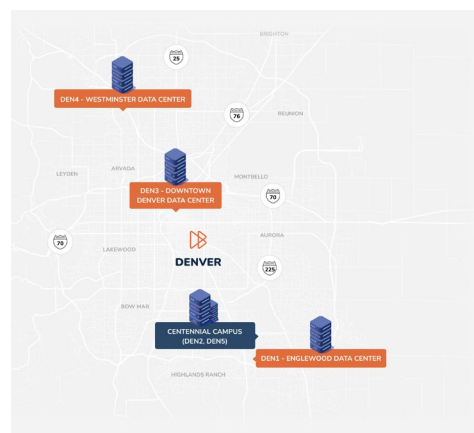

Q1V1

DEN4

9,890
Raised Square Feet

0.5MW
Critical IT Load

2
On-Site Carriers

Westminster Data Center

7579 W. 103rd Avenue Westminster, CO 80021

DataBank's Westminster data center, located off I-36 near Boulder, is a premier edge colo facility and one of the few data centers in the Denver north metro area. Situated within the Network Access Point of the Flatirons, this carrier-neutral interconnection hub provides cross connect options to on-site carriers, ISPs and fiber networks making it the premier access point for northern Colorado businesses.

Local Service. Boundless Reach.

Our **65+ data centers** are strategically located in **27+ markets** that offer high population densities as well as a concentration of technology business and research universities.